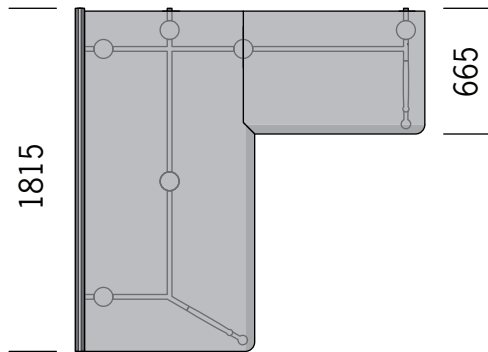

DUAL SIDED DOUBLE SHELF

DUAL SIDED SINGLE SHELF

SINGLE SIDED SINGLE SHELF
(single sided dual shelf also available)

DIVIDER

WARDROBE

PEDESTAL

LOW STORAGE

915

3600

900

900

730

915

RECONFIGURABLE GLASS RETURN

1800

PARALLEL DESK

PARALLEL DESK DOUBLE

1815

665

1800

1240

1850

PERPENDICULAR DESK WITH RETURN

1815