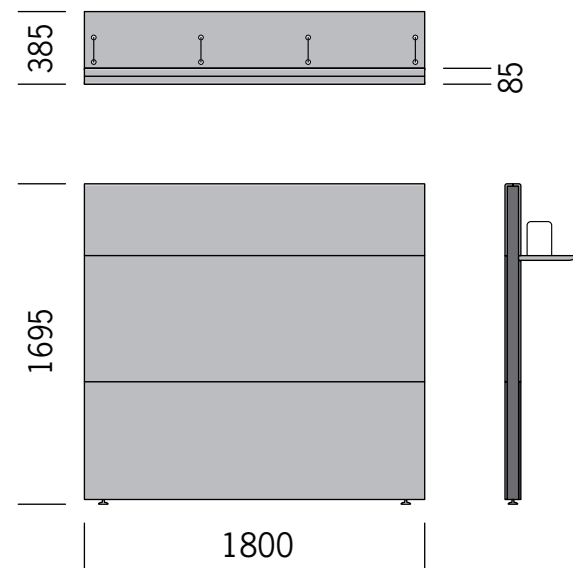

DUAL SIDED DOUBLE SHELF

DUAL SIDED SINGLE SHELF

SINGLE SIDED SINGLE SHELF
(single sided dual shelf also available)

DIVIDER

WARDROBE

PEDESTAL

LOW STORAGE

915

3600

900

900

730

915

RECONFIGURABLE GLASS RETURN

1800

PARALLEL DESK

PARALLEL DESK DOUBLE

1815

665

1800

1240

1850

PERPENDICULAR DESK WITH RETURN

1815