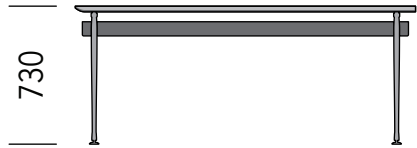

DUAL SIDED DOUBLE SHELF

DUAL SIDED SINGLE SHELF

SINGLE SIDED SINGLE SHELF
(single sided dual shelf also available)

DIVIDER

WARDROBE

PEDESTAL

LOW STORAGE

915

3600

900

900

730

915

RECONFIGURABLE GLASS RETURN

1800

PARALLEL DESK