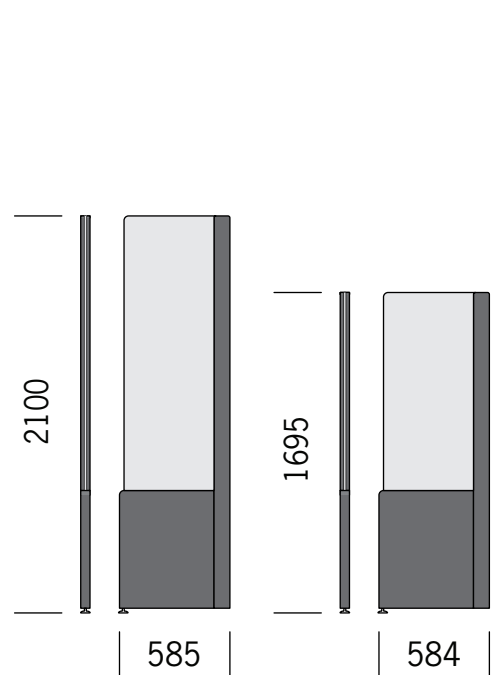

DUAL SIDED DOUBLE SHELF

DUAL SIDED SINGLE SHELF

SINGLE SIDED SINGLE SHELF
(single sided dual shelf also available)

DIVIDER

WARDROBE

PEDESTAL

LOW STORAGE

915

3600

900

900

730

915

RECONFIGURABLE GLASS RETURN

1800

PARALLEL DESK

PARALLEL DESK DOUBLE

1815

665

1800

1240

1850

PERPENDICULAR DESK WITH RETURN

1815