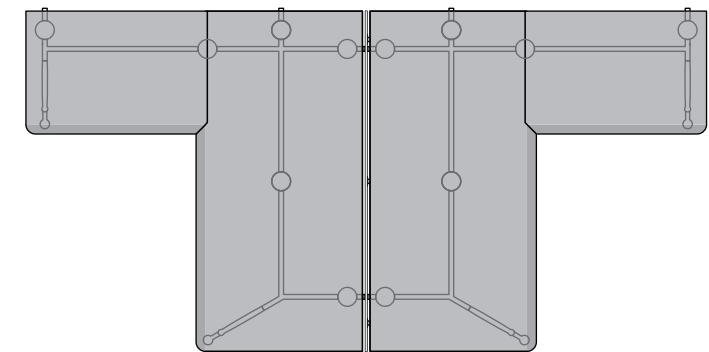

DUAL SIDED DOUBLE SHELF

DUAL SIDED SINGLE SHELF

SINGLE SIDED SINGLE SHELF
(single sided dual shelf also available)

DIVIDER

WARDROBE

PEDESTAL

LOW STORAGE

915

3600

900

900

730

915

RECONFIGURABLE GLASS RETURN

1800

PARALLEL DESK

PARALLEL DESK DOUBLE

1815

665

1800

1240

1850

PERPENDICULAR DESK WITH RETURN

1815