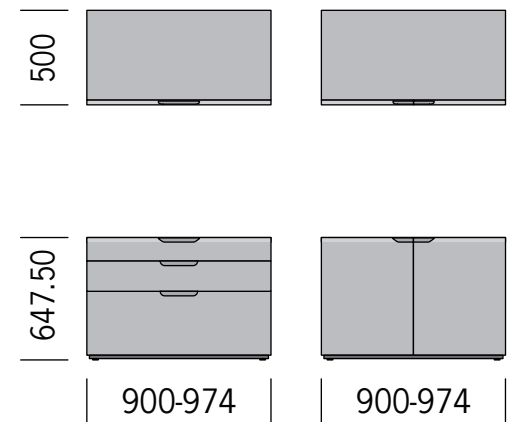

DUAL SIDED DOUBLE SHELF

DUAL SIDED SINGLE SHELF

SINGLE SIDED SINGLE SHELF
(single sided dual shelf also available)

DIVIDER

WARDROBE

PEDESTAL

LOW STORAGE

915

3600

900

900

730

915

RECONFIGURABLE GLASS RETURN

1800

PARALLEL DESK

PARALLEL DESK DOUBLE

1815

665

1800

1240

1850

PERPENDICULAR DESK WITH RETURN

1815