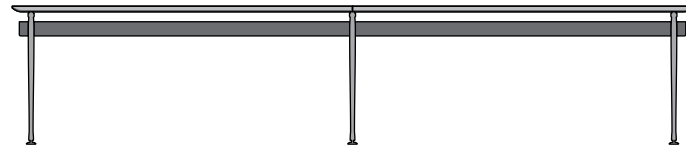

DUAL SIDED DOUBLE SHELF

DUAL SIDED SINGLE SHELF

SINGLE SIDED SINGLE SHELF
(single sided dual shelf also available)

DIVIDER

WARDROBE

PEDESTAL

LOW STORAGE

915

3600

900

900

730

915

RECONFIGURABLE GLASS RETURN

1800

PARALLEL DESK

PARALLEL DESK DOUBLE

1815

665

1800

1240

1850

PERPENDICULAR DESK WITH RETURN

1815