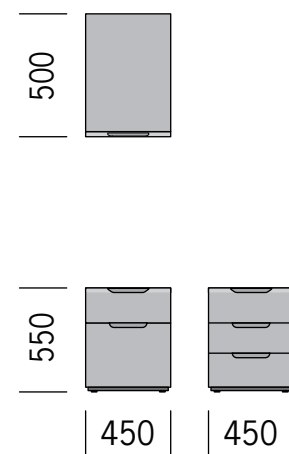

DUAL SIDED DOUBLE SHELF

DUAL SIDED SINGLE SHELF

SINGLE SIDED SINGLE SHELF
(single sided dual shelf also available)

DIVIDER

WARDROBE

PEDESTAL

LOW STORAGE

915

3600

900

900

730

915

RECONFIGURABLE GLASS RETURN

1800

PARALLEL DESK

PARALLEL DESK DOUBLE

1815

665

1800

1240

1850

PERPENDICULAR DESK WITH RETURN

1815