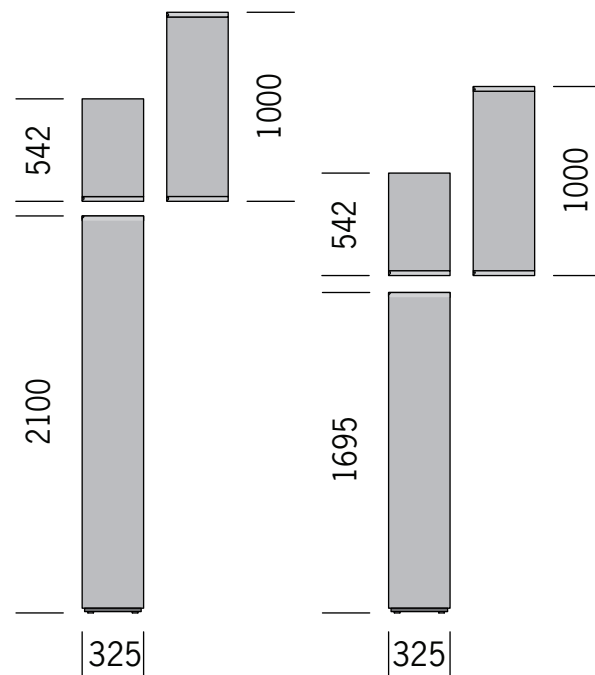

DUAL SIDED DOUBLE SHELF

DUAL SIDED SINGLE SHELF

SINGLE SIDED SINGLE SHELF
(single sided dual shelf also available)

DIVIDER

WARDROBE

PEDESTAL

LOW STORAGE

915

3600

900

900

730

915

RECONFIGURABLE GLASS RETURN

1800

PARALLEL DESK

PARALLEL DESK DOUBLE

1815

665

1800

1240

1850

PERPENDICULAR DESK WITH RETURN

1815