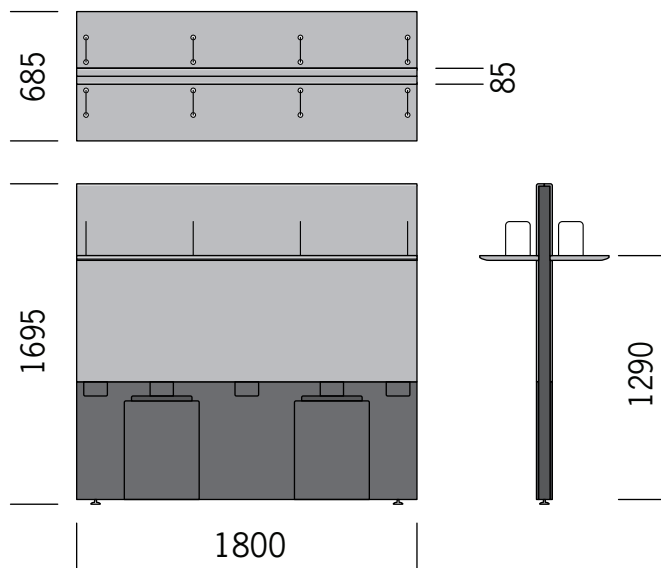

DUAL SIDED DOUBLE SHELF

DUAL SIDED SINGLE SHELF

SINGLE SIDED SINGLE SHELF
(single sided dual shelf also available)

DIVIDER

WARDROBE

PEDESTAL

LOW STORAGE

915

3600

900

900

730

915

RECONFIGURABLE GLASS RETURN

1800

PARALLEL DESK

PARALLEL DESK DOUBLE

1815

665

1800

1240

1850

PERPENDICULAR DESK WITH RETURN

1815